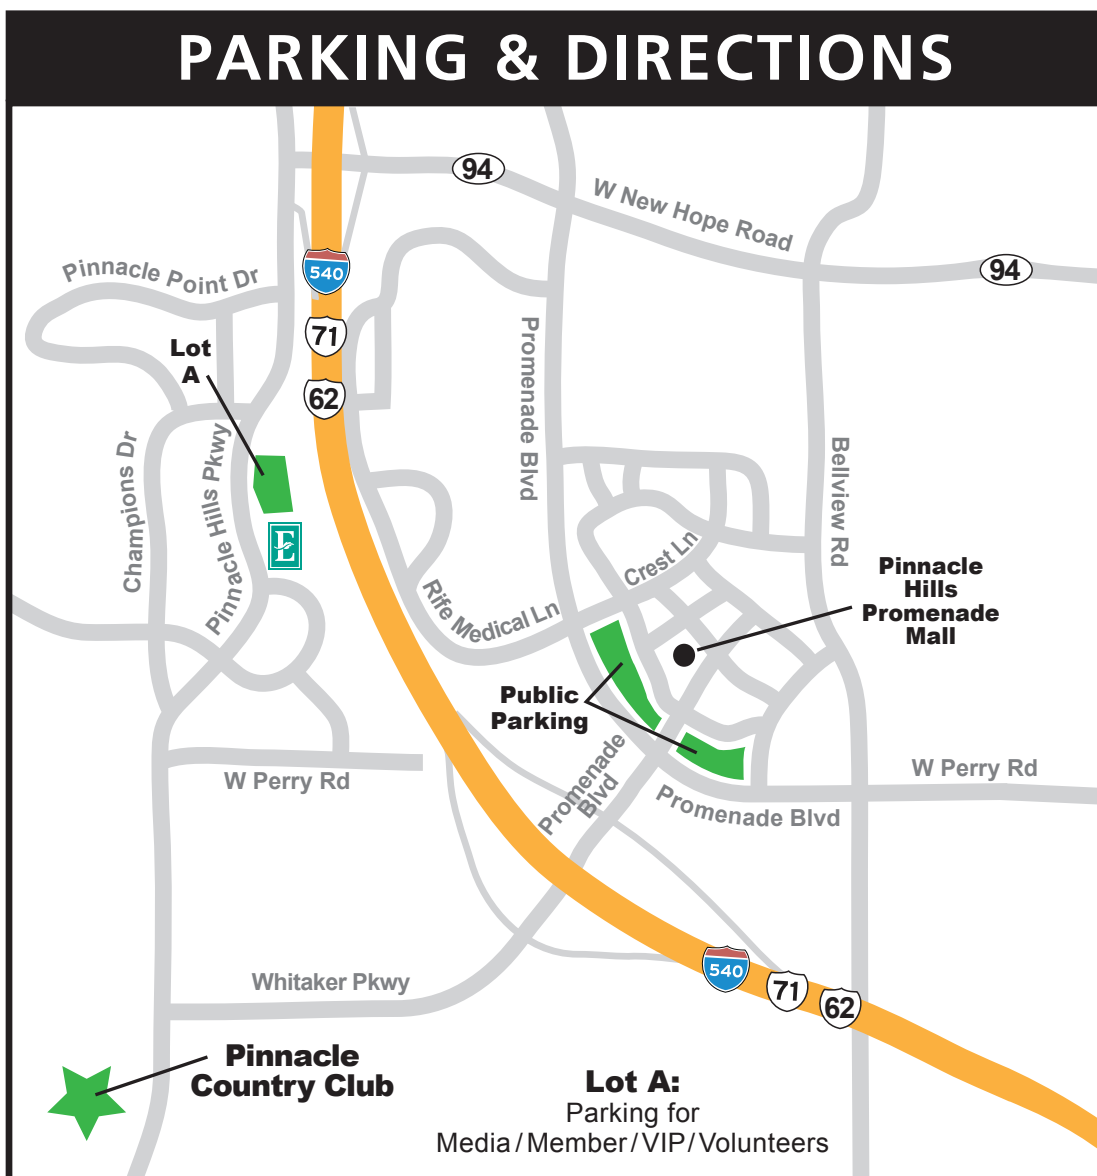

P&G
NW ARKANSAS CHAMPIONSHIP
 PRESENTED BY
Walmart

SHUTTLE BUS:

Shuttle buses will run from parking areas to the main entrance beginning at 6:45 am continuing until 1 hour after play ends.

From Joplin, MO (North):
 Take MO-249 S toward I-44, MO-249 becomes US-71 S/ I-540 S (Crossing into Arkansas) for approx. 60 miles. Take Exit 82. Turn left on to Promenade Blvd. and follow signs to parking lot.

From Harrison, AR (East):
 Take US-412 West for approx. 62 miles. Merge onto I-540 North for approx. 12 miles. Take Exit 82. Turn right on to Promenade Blvd. and follow signs to parking lot.

From Fort Smith, AR (South):
 Take I-540 North for approx. 63 miles. Take Exit 82. Turn right on to Promenade Blvd. and follow signs to parking lot.

From Tulsa, OK (West):
 Take US-412 East for approx. 104 miles into Springdale, Arkansas (Portions toll). Merge onto I-540 North on the left for approx. 11 miles. Take Exit 82. Turn right on to Promenade Blvd. and follow signs to parking lot.